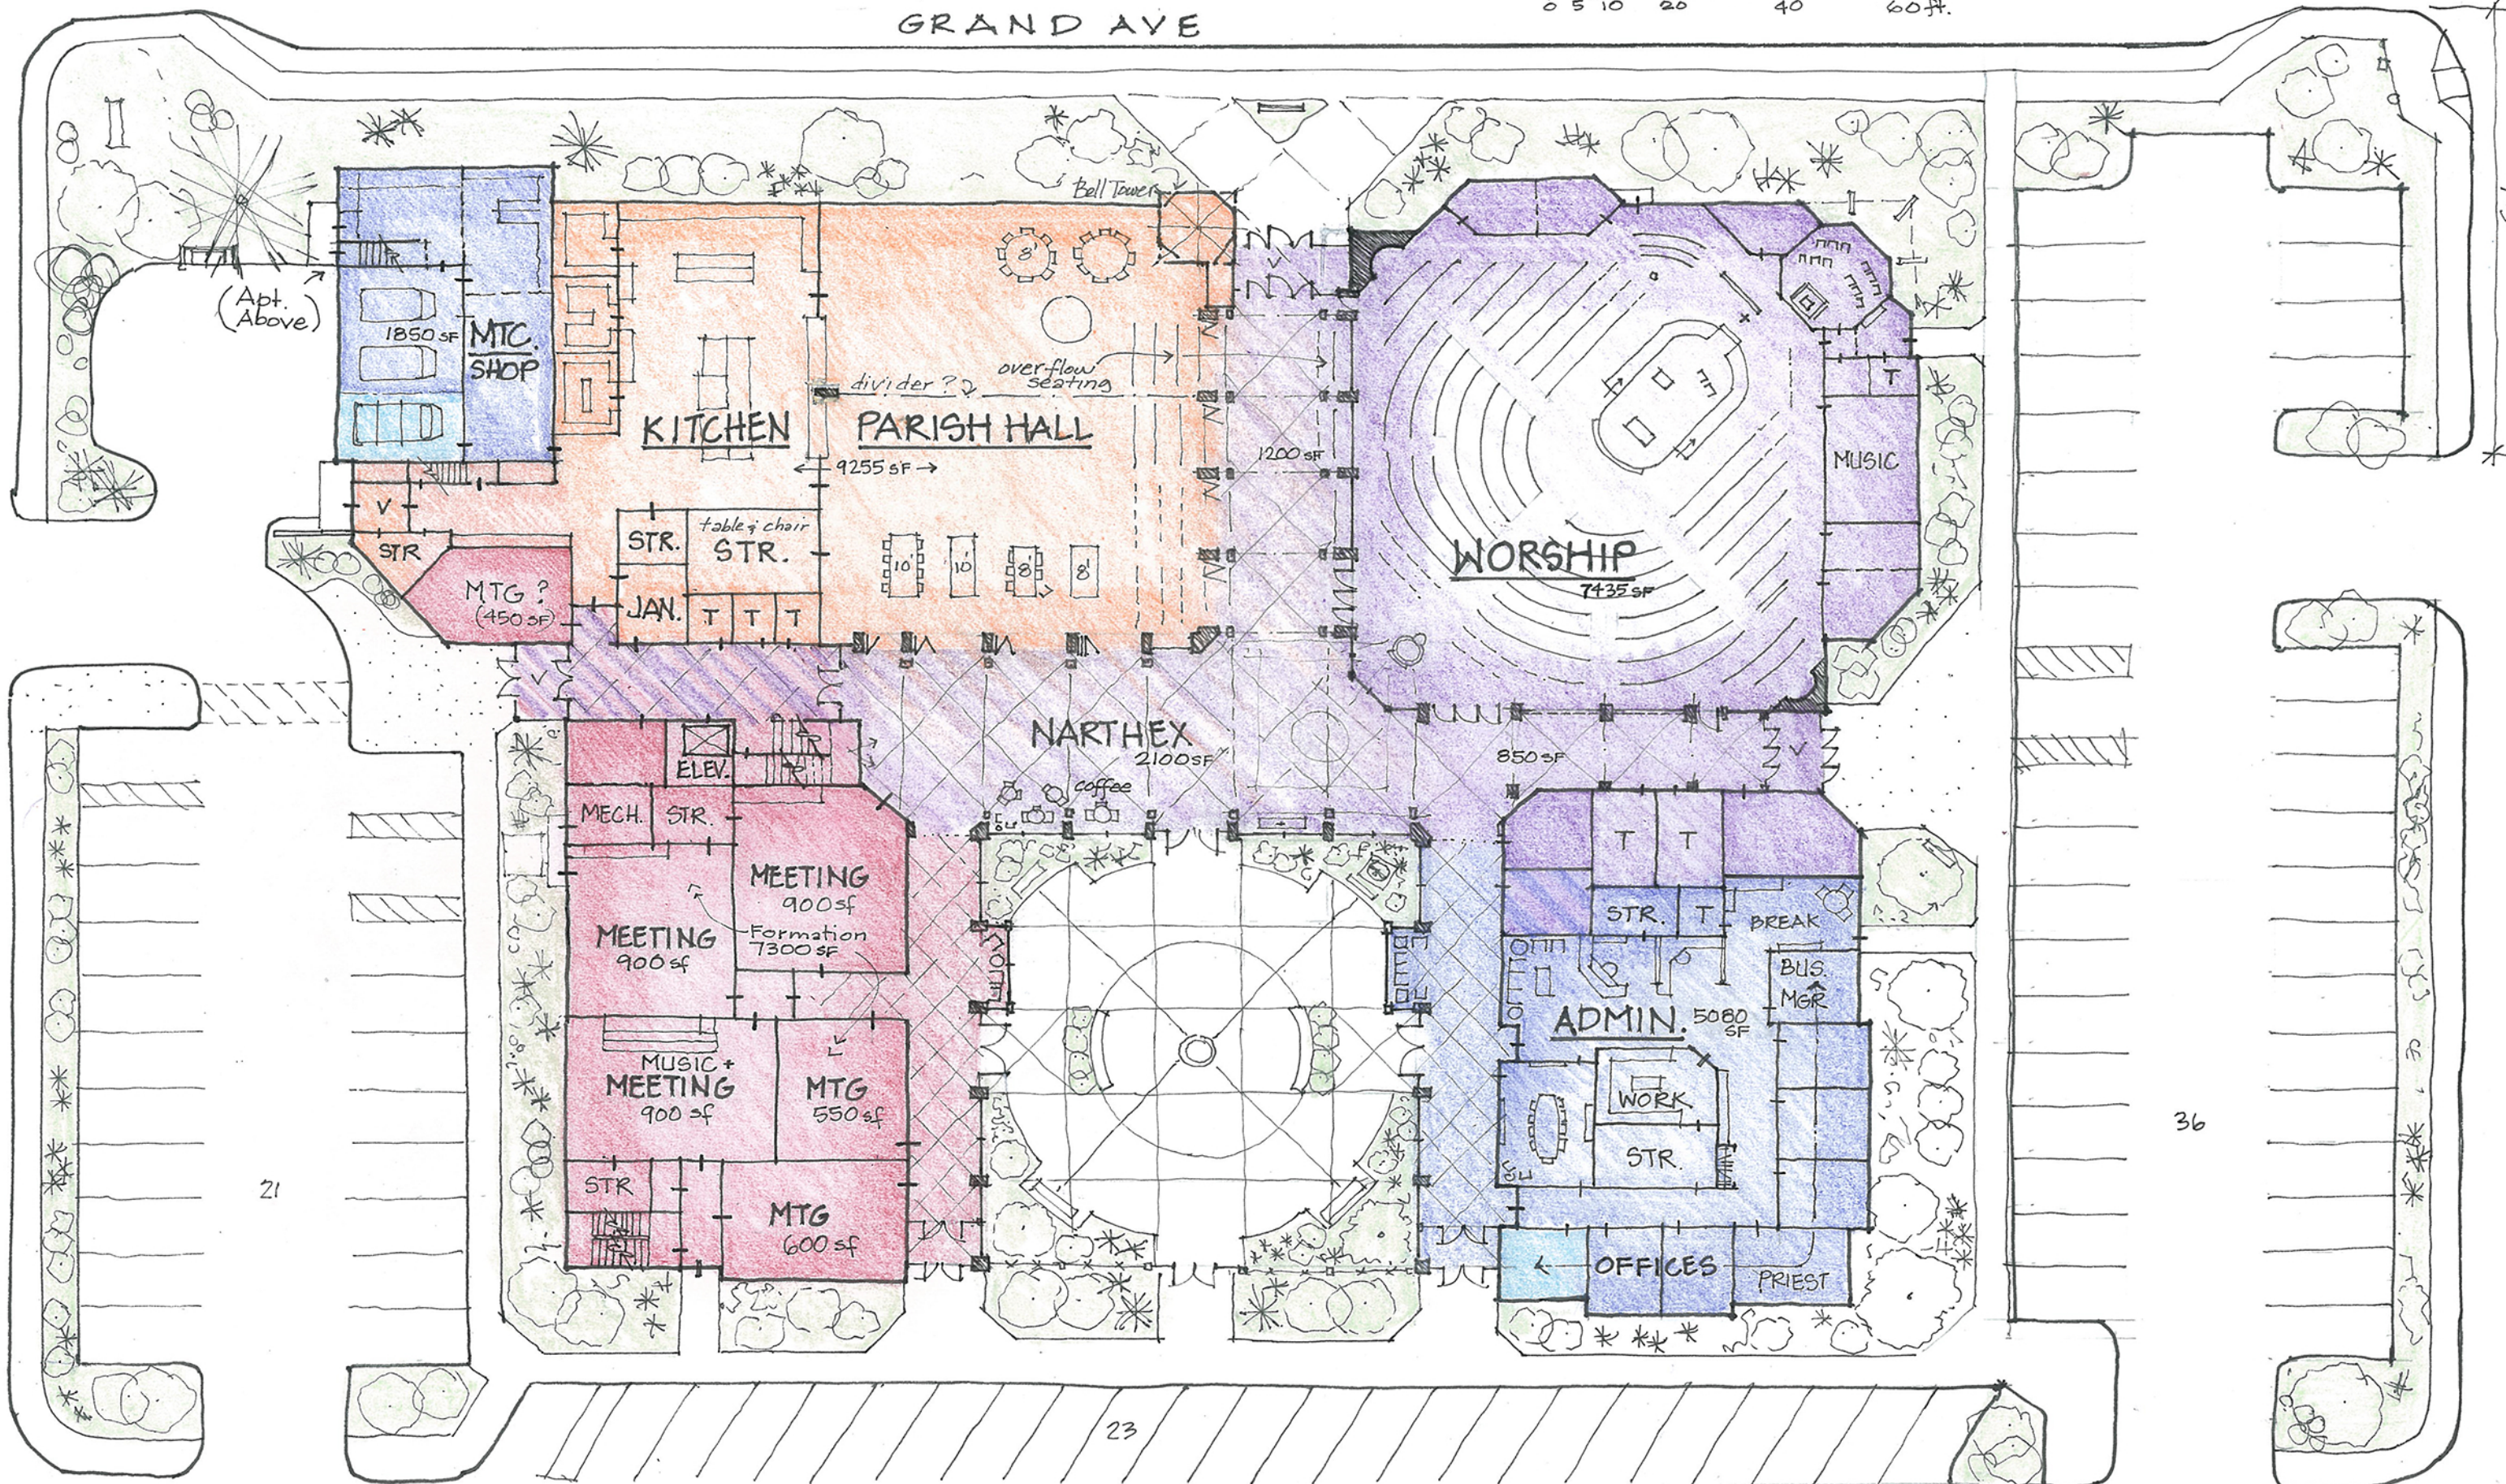

GRAND AVE

ST. PAUL'S NEWMAN CENTER
Laramie, WY

CONCEPTUAL LAYOUT

24 Feb 2018

MALONE BELTON ABEL PC PC

36

23

21